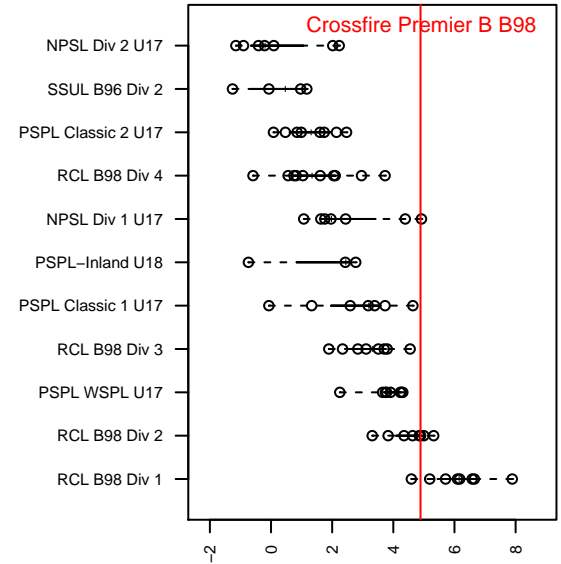

Crossfire Premier B B98

Crossfire Premier SC
 Redmond, WA
 B98 total strength=1738
 attack=25.83 defense=25.85
 fall league = RCL B98 Div 2
 notes= Metzger 2012, 2013; Pingrey
 2014-5

alt names used:
 CROSSFIRE PREMIER BU17 B (WA)
 CROSSFIRE PREMIER B98 - B (WA)
 CROSSFIRE PREMIER PINGREY (WA)
 Crossfire Premier B98 B
 CROSSFIRE PREMIER CROSSFIRE B98 B PI
 Crossfire Premier B98 B
 CROSSFIRE PREMIER CROSSFIRE B98 B PI

**attack and defense variance (black dot)
relative to other teams
and top 10 in region**

**attack and defense rating
relative to others at age
and all opponents in last 13 months**

Performance relative to 13 month average