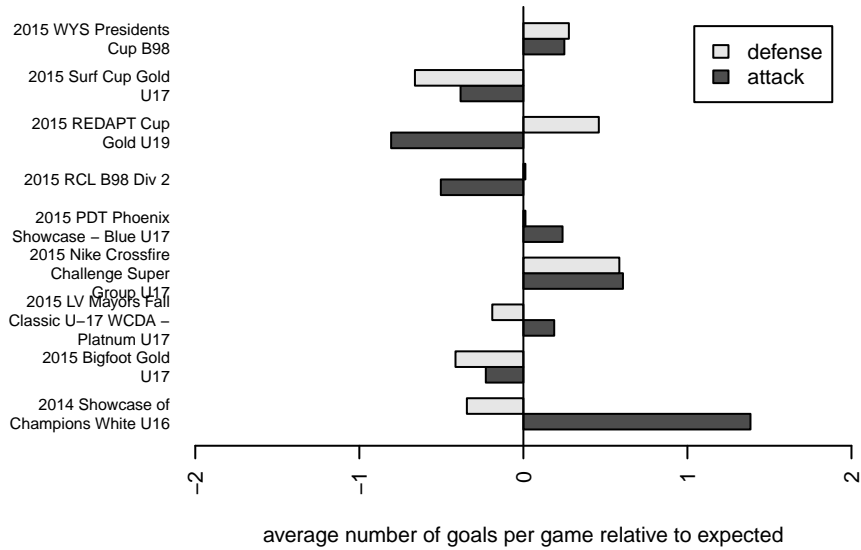

Crossfire Premier B B98

Crossfire Premier SC
 Redmond, WA
 B98 total strength=1738
 attack=25.83 defense=25.85
 fall league = RCL B98 Div 2
 notes= Metzger 2012, 2013; Pingrey
 2014-5

alt names used:
 CROSSFIRE PREMIER BU17 B (WA)
 CROSSFIRE PREMIER B98 - B (WA)
 CROSSFIRE PREMIER PINGREY (WA)
 Crossfire Premier B98 B
 CROSSFIRE PREMIER CROSSFIRE B98 B PI
 Crossfire Premier B98 B
 CROSSFIRE PREMIER CROSSFIRE B98 B PI

Venues played:
 2014 Showcase of Champions White U16
 2015 Nike Crossfire Challenge Super Group U'
 2015 Surf Cup Gold U17
 2015 Bigfoot Gold U17
 2015 REDAPT Cup Gold U19
 2015 RCL B98 Div 2
 2015 LV Mayors Fall Classic U-17 WCDA - Pl
 2015 WYS Presidents Cup B98
 2015 PDT Phoenix Showcase - Blue U17

**attack and defense variance (black dot)
relative to other teams
and top 10 in region**

**attack and defense rating
relative to others at age
and all opponents in last 13 months**

Performance relative to 13 month average