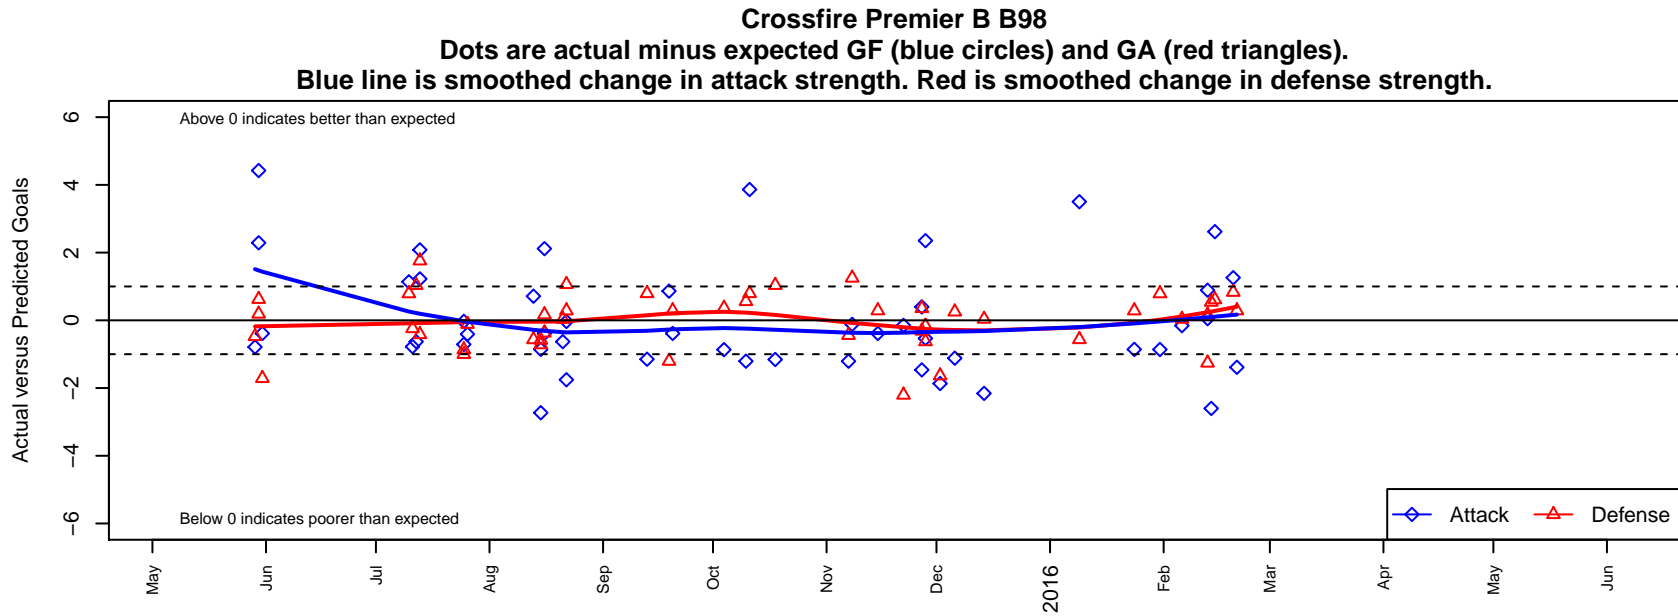

Crossfire Premier B B98

Crossfire Premier SC
 Redmond, WA
 B98 total strength=1738
 attack=25.83 defense=25.85
 fall league = RCL B98 Div 2
 notes= Metzger 2012, 2013; Pingrey
 2014-5

alt names used:
 CROSSFIRE PREMIER BU17 B (WA)
 CROSSFIRE PREMIER B98 - B (WA)
 CROSSFIRE PREMIER PINGREY (WA)
 Crossfire Premier B98 B
 CROSSFIRE PREMIER CROSSFIRE B98 B PI
 Crossfire Premier B98 B
 CROSSFIRE PREMIER CROSSFIRE B98 B PI

**attack and defense variance (black dot)
relative to other teams
and top 10 in region**

**attack and defense rating
relative to others at age
and all opponents in last 13 months**

Performance relative to 13 month average