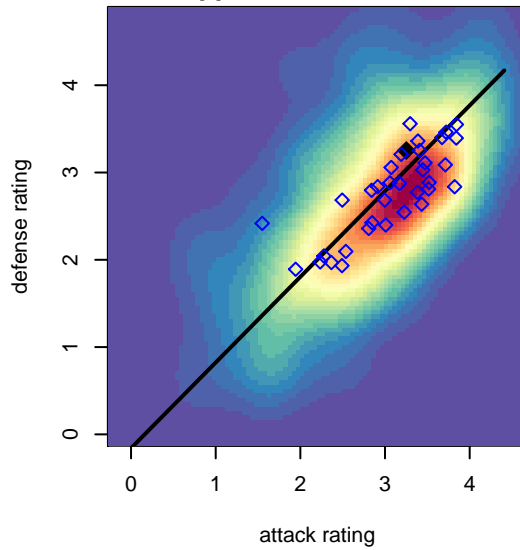

Crossfire Premier B B98

Crossfire Premier SC
 Redmond, WA
 B98 total strength=1738
 attack=25.83 defense=25.85
 fall league = RCL B98 Div 2
 notes= Metzger 2012, 2013; Pingrey
 2014-5

alt names used:
 CROSSFIRE PREMIER BU17 B (WA)
 CROSSFIRE PREMIER B98 - B (WA)
 CROSSFIRE PREMIER PINGREY (WA)
 Crossfire Premier B98 B
 CROSSFIRE PREMIER CROSSFIRE B98 B PI
 Crossfire Premier B98 B
 CROSSFIRE PREMIER CROSSFIRE B98 B PI

**attack and defense variance (black dot)
relative to other teams
and top 10 in region**

**attack and defense rating
relative to others at age
and all opponents in last 13 months**

Performance relative to 13 month average